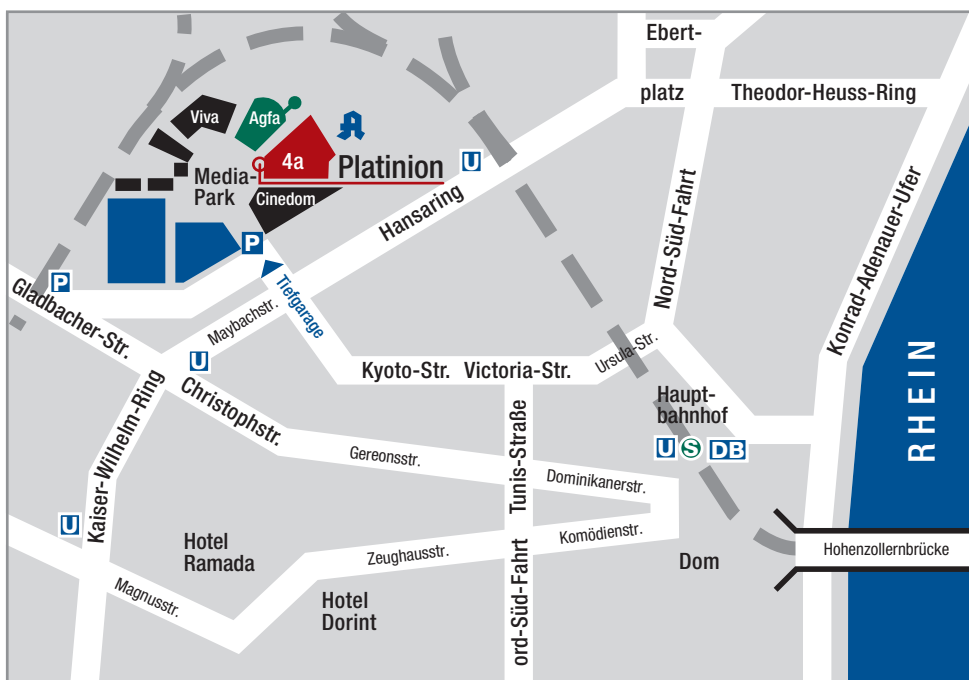

By public transportation

From the airport

Light rail (S-Bahn) S13 towards Köln-Hansaring – take the exit Hansaring – proceed down Hansaring towards Saturn – take a right at the corner Hansaring/Ritterstraße – proceed straight ahead to the pharmacy ("MediaPark Apotheke") situated at the back on the right-hand side – at the small square, pass through the two buildings ahead – enter no. 4a-e – take the left elevator to the seventh floor – the reception is situated on the right-hand side.

From the main train station

Take the light rail towards Hansaring – then see description "from the airport" –, or exit the train station towards cathedral ("Dom") – take a slight right and walk along the street "An den Dominikanern" – pass the roundabout and proceed straight ahead until Christophstraße/Hansaring – take a right on Hansaring – cross the traffic light after approx. 50 m, and proceed straight ahead down H.-Becker-Straße – cross the traffic light and the bridge – enter no. 4a-e – take the left elevator to the seventh floor – the reception is situated on the right-hand side

From the south

Proceed along freeway (Autobahn) A 3 – exit freeway towards the city center ("Zentrum") – proceed straight ahead – cross the zoo bridge ("Zoo Brücke") to the street "Innere Kanalstraße" – follow the Innere Kanalstraße to the left-turn lane by the Telekom tower – make a U-turn at the tower – at the first traffic light, take a right into "Subbelrather Straße" (look for the sign "MediaPark/Cinedom") – take a left into the street going underground and enter block 4 of the underground parking garage (entrance M4 on the left) – exit the garage to building 4a ("Gebäude 4a") – take the right elevator to the seventh floor – the reception is situated on the right-hand side