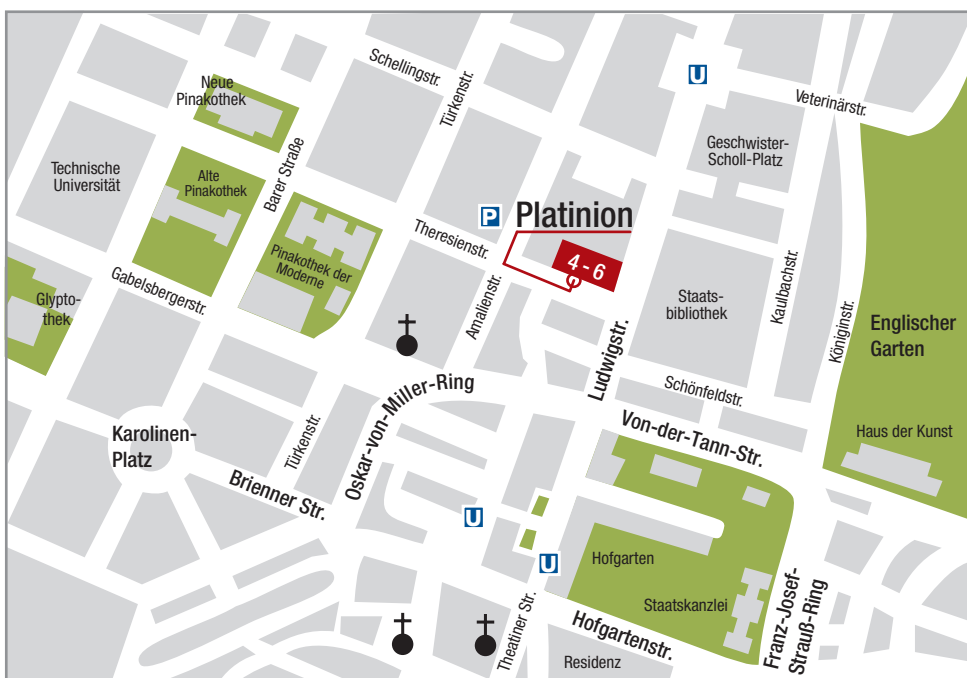

From the main train station

Take the Suburban train (S-Bahn, Direction: Ostbahnhof) to Marienplatz – change to subway (U-Bahn) U3/U6 to Universität – take the exit Schellingstraße and turn onto Theresienstraße at the corner Ludwigstraße/Theresienstraße – enter no. 4 and ring the bell for Platinion

By car

From the north

Proceed along the freeway (Autobahn) A 9 – take the exit München-Schwabing – follow the signs to the city center ("Zentrum") via Leopoldstraße and Ludwigstraße – turn right into Schellingstraße – take a left to Amalienstraße – the address of our parking garage is Amalienstraße 33

From the south

Proceed along freeway (Autobahn) A 96, A 95, or A 8 until the end – take the street Mittlerer Ring and follow the signs to the city center ("Zentrum") – turn left into Schellingstraße – take a left at Amalienstraße – the address of our parking garage is Amalienstraße 33

Parking garage

The address of our parking garage is Amalienstraße 33 (on the right side of the one-way street) – at the entrance, please call the Platinion reception using the keypad – to get to the office from the parking garage, continue down Amalienstraße until the next intersection (about 70 m) – turn left into Theresienstraße – enter at no. 4 and ring the bell for Platinion